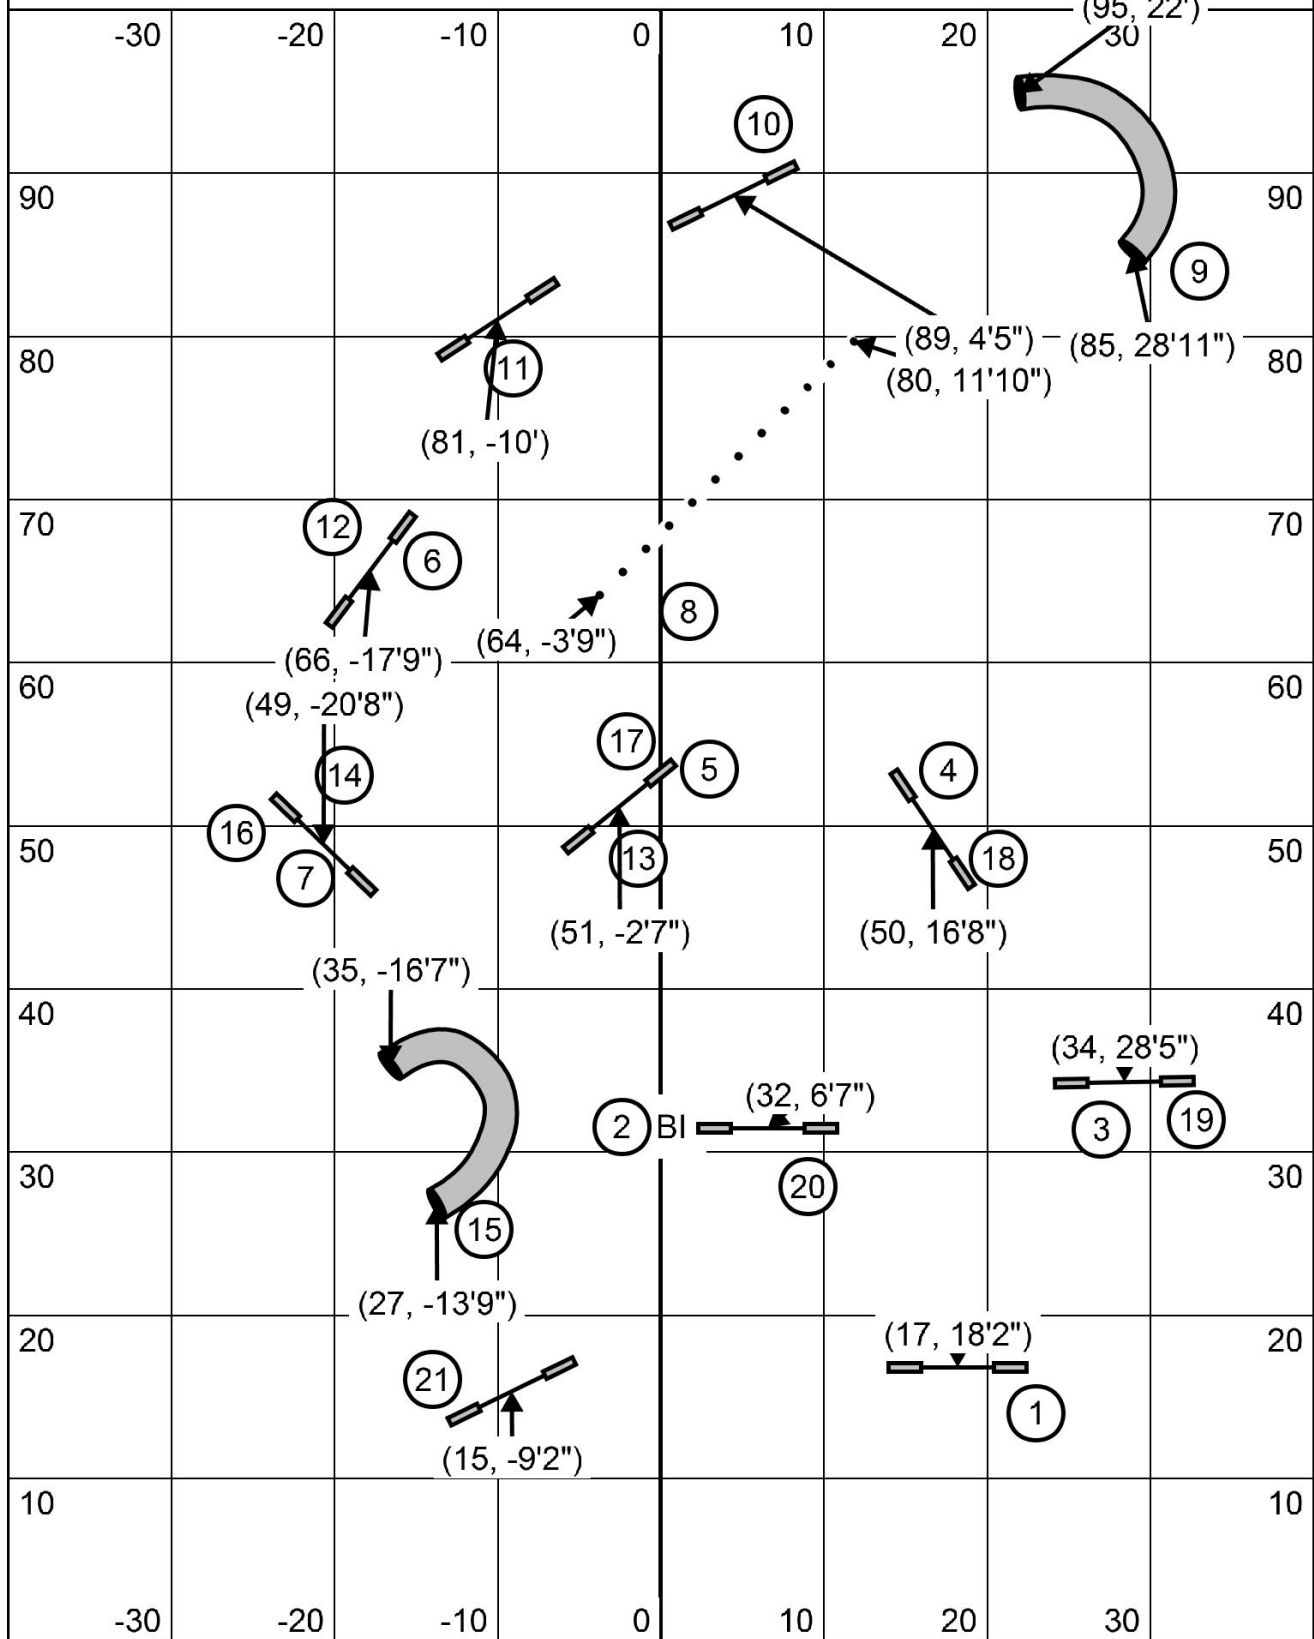

BAD DOG AGILITY ACADEMY VIP

PREMIER JWW CHALLENGES TRAINING COURSE

2 IS BIDIRECTIONAL
Ann Croft Agility Coach